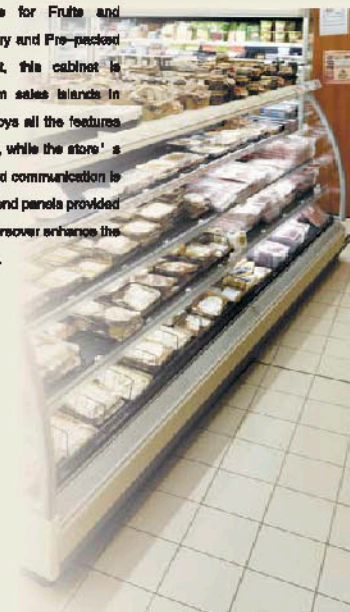

Photos are not contractual / 照片仅供参考

Panoramic ends
全景端板

Perfect visibility with low front
产品展示尽收眼底

INTRODUCTION

产品描述

半高展示柜 适用于陈列果蔬、熟食、奶制品及包装肉类。别具匠心的端头柜，将低矮极具展示效果的环岛式多层展示区域更具魅力，清新明快的产品整体设计，恢宏大气的玻璃保温端板，将使展示效果完整、统一。

Semi-vertical display case for Fruits and Vegetables, Delicatessen, Dairy and Pre-packed Meat. With a head cabinet, this cabinet is especially appropriate to form sales islands in which the product display enjoys all the features and advantages of multidecks, while the store's entire visibility is kept intact and communication is maximized. Bright design and end panels provided with wide insulating glazing moreover enhance the visibility of the foods displayed.

奶制品 Dairy

熟食食品 Delicatessen

果 蔬 Fruits and Vegetables

肉 类 Meat

DIMENSIONS 尺寸

长度 Length	cm	188	250	375	MT171
高度 Height	mm	1600			
陈列面积 Display area	m ²	2.08	2.79	4.18	1.74

CROSS SECTION 侧面图