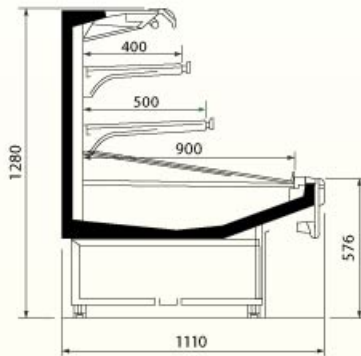

- Perfect lighting / 出众灯光效果
- Panoramic end panel / 全景玻璃端板

- Fantastic way to display by large facing and excellent design. / 超大展示开口，欧式设计带来无与伦比的展示效果
- Powerful island display by head cabinet / 与端头柜组成强大岛式展示组合
- Energy saving design / 节能设计

MARBLE

MARBLE

MARBLE 1300

MARBLE 1500

MARBLE MT

DIMENSIONS/尺寸 >>>

长度 Length	cm		188	250	375	MT
高度 Height	mm		1300 / 1500			
陈列面积 Display area	m ²	H1300	3.38	4.5	6.75	2.52
		H1500	4.31	5.75	8.63	3.06

奶制品 Dairy