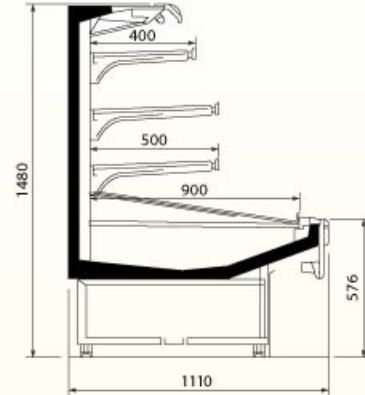

- Perfect lighting / 出众灯光效果
- Panoramic end panel / 全景玻璃端板

- Fantastic way to display by large facing and excellent design. / 超大展示开口，欧式设计带来无与伦比的展示效果
- Powerful island display by head cabinet / 与端头柜组成强大岛式展示组合
- Energy saving design / 节能设计

MARBLE

MARBLE

MARBLE 1300

MARBLE 1500

MARBLE MT

DIMENSIONS/尺寸 >>>

长度 Length	cm		188	250	375	MT
高度 Height	mm		1300 / 1500			
陈列面积 Display area	m ²	H1300	3.38	4.5	6.75	2.52
		H1500	4.31	5.75	8.63	3.06

奶制品 Dairy