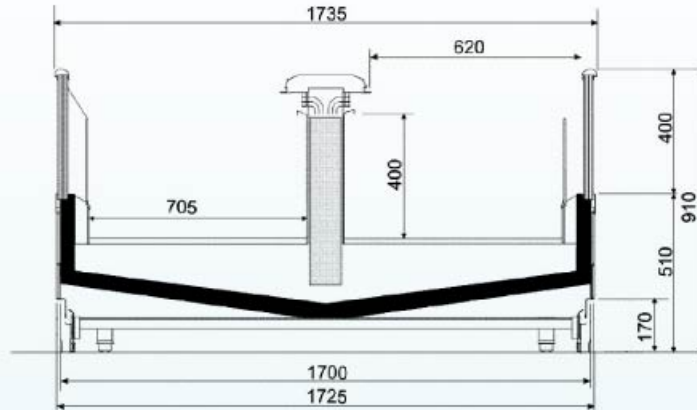

FROZEN ISLAND / 冷冻双体岛柜 >>>

- Powerful island display by head cabinet / 与端头柜组成强大岛式展示组合
- Large-capacity well / 大容积
- Slim handrail / 轻巧扶手

- Stream-lined finishing / 四周外溢式环绕展示玻璃
- Easy product accessibility / 轻易拿放
- Passive bumper rail / 多功能防撞条
- Ergonomical design / 人体工程学设计
- Energy saving design / 节能设计

AURORA

AURORA^{AIR}

AURORA 1800G HG400

AURORA 2000G HG400

DIMENSIONS/尺寸 >>>

AURORA 1800G - 2000G	1800G HG400	2000G HG400	2000G MT HG400	1800G MT HG400	
长度 Length	cm	188, 250, 375	188, 250, 375	217	173
容积 Net capacity	dm ³ /m	564	680	363	363