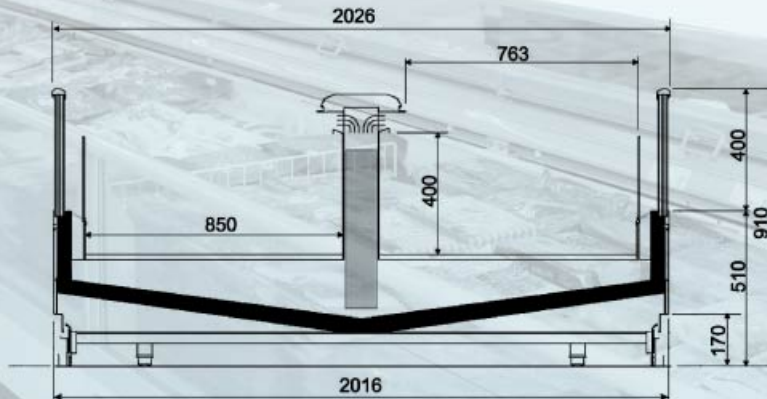

FROZEN ISLAND / 冷冻双体岛柜 >>>

- Powerful island display by head cabinet / 与端头柜组成强大岛式展示组合
- Large-capacity well / 大容积
- Slim handrail / 轻巧扶手

- Stream-lined finishing / 四周外溢式环绕展示玻璃
- Easy product accessibility / 轻易拿放
- Passive bumper rail / 多功能防撞条
- Ergonomical design / 人体工程学设计
- Energy saving design / 节能设计

AURORA

AURORA^{AIR}

AURORA 1800G HG400

AURORA 2000G HG400

DIMENSIONS/尺寸 >>>

AURORA 1800G - 2000G	1800G HG400	2000G HG400	2000G MT HG400	1800G MT HG400	
长度 Length	cm	188, 250, 375	188, 250, 375	217	173
容积 Net capacity	dm ³ /m	564	680	363	363